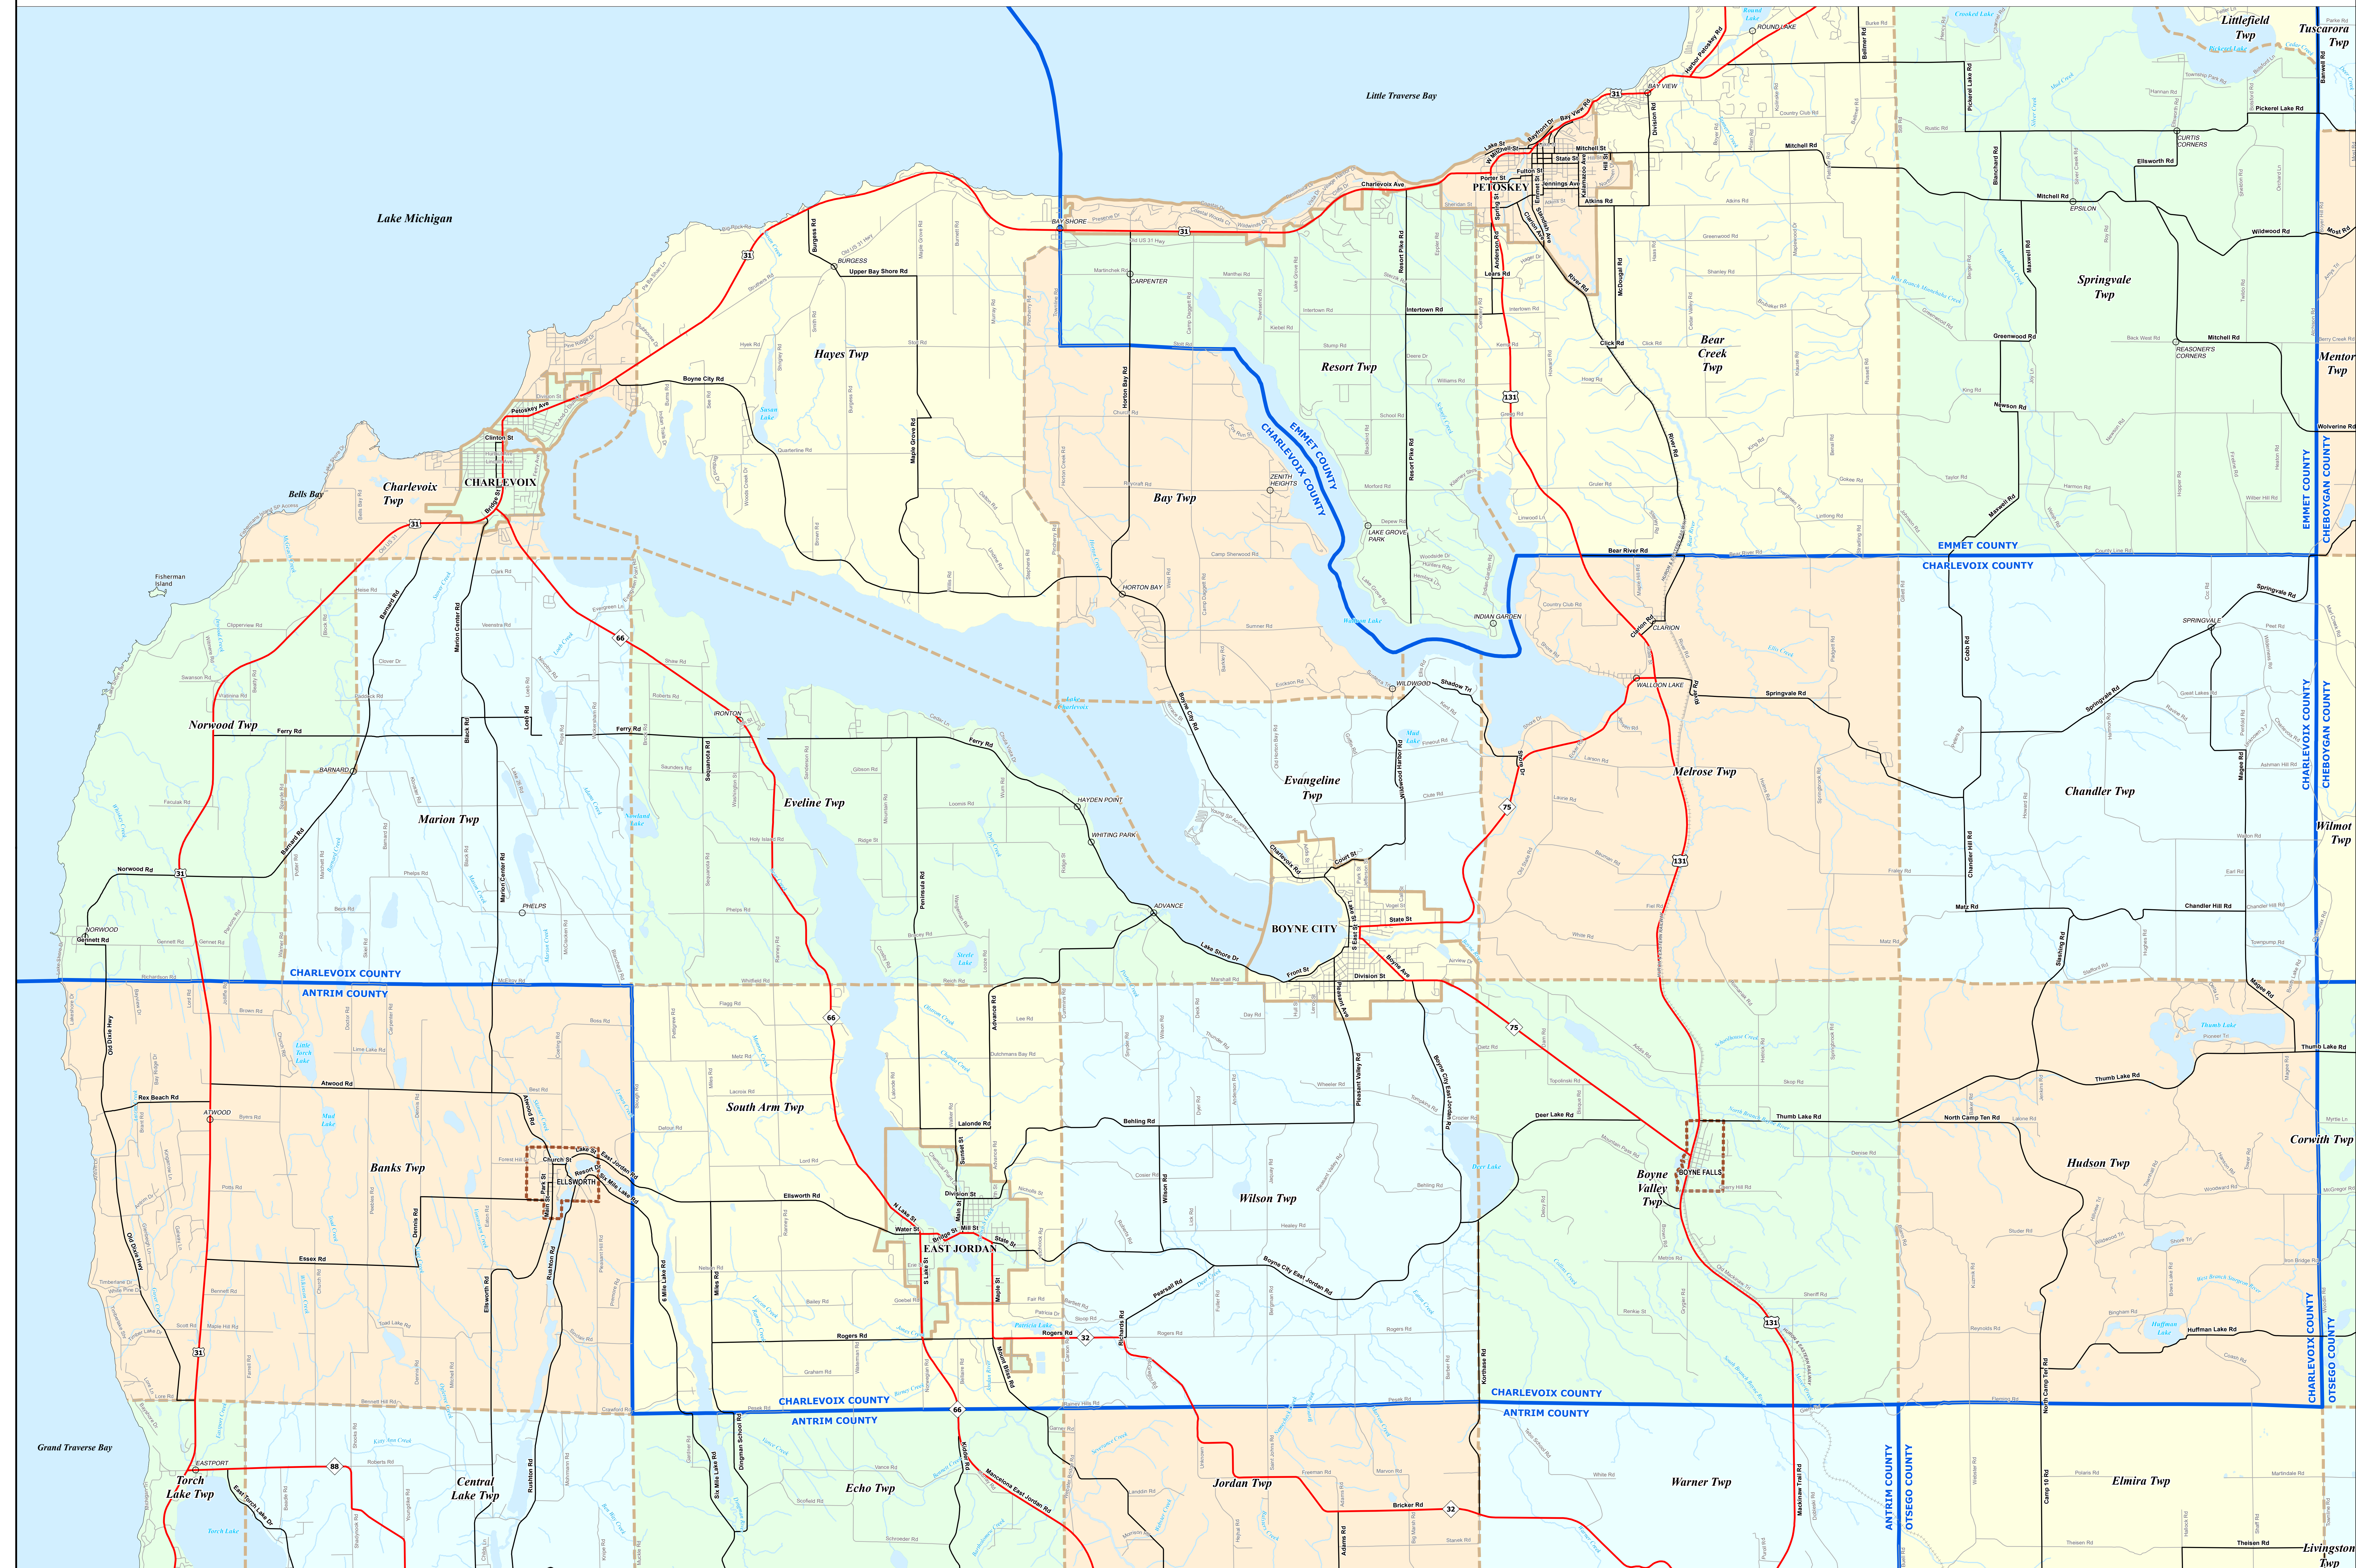

CHARLEVOIX COUNTY (PART)

0 0.5 1 2 Miles

Legend	
	City
	Township
	Village
	Census Designated Place
	Unincorporated Place
	County
	State
	Freeway
	Highway
	Primary Road
	Local Road
	Railroad
	Water Feature
	River, Stream, or Drain